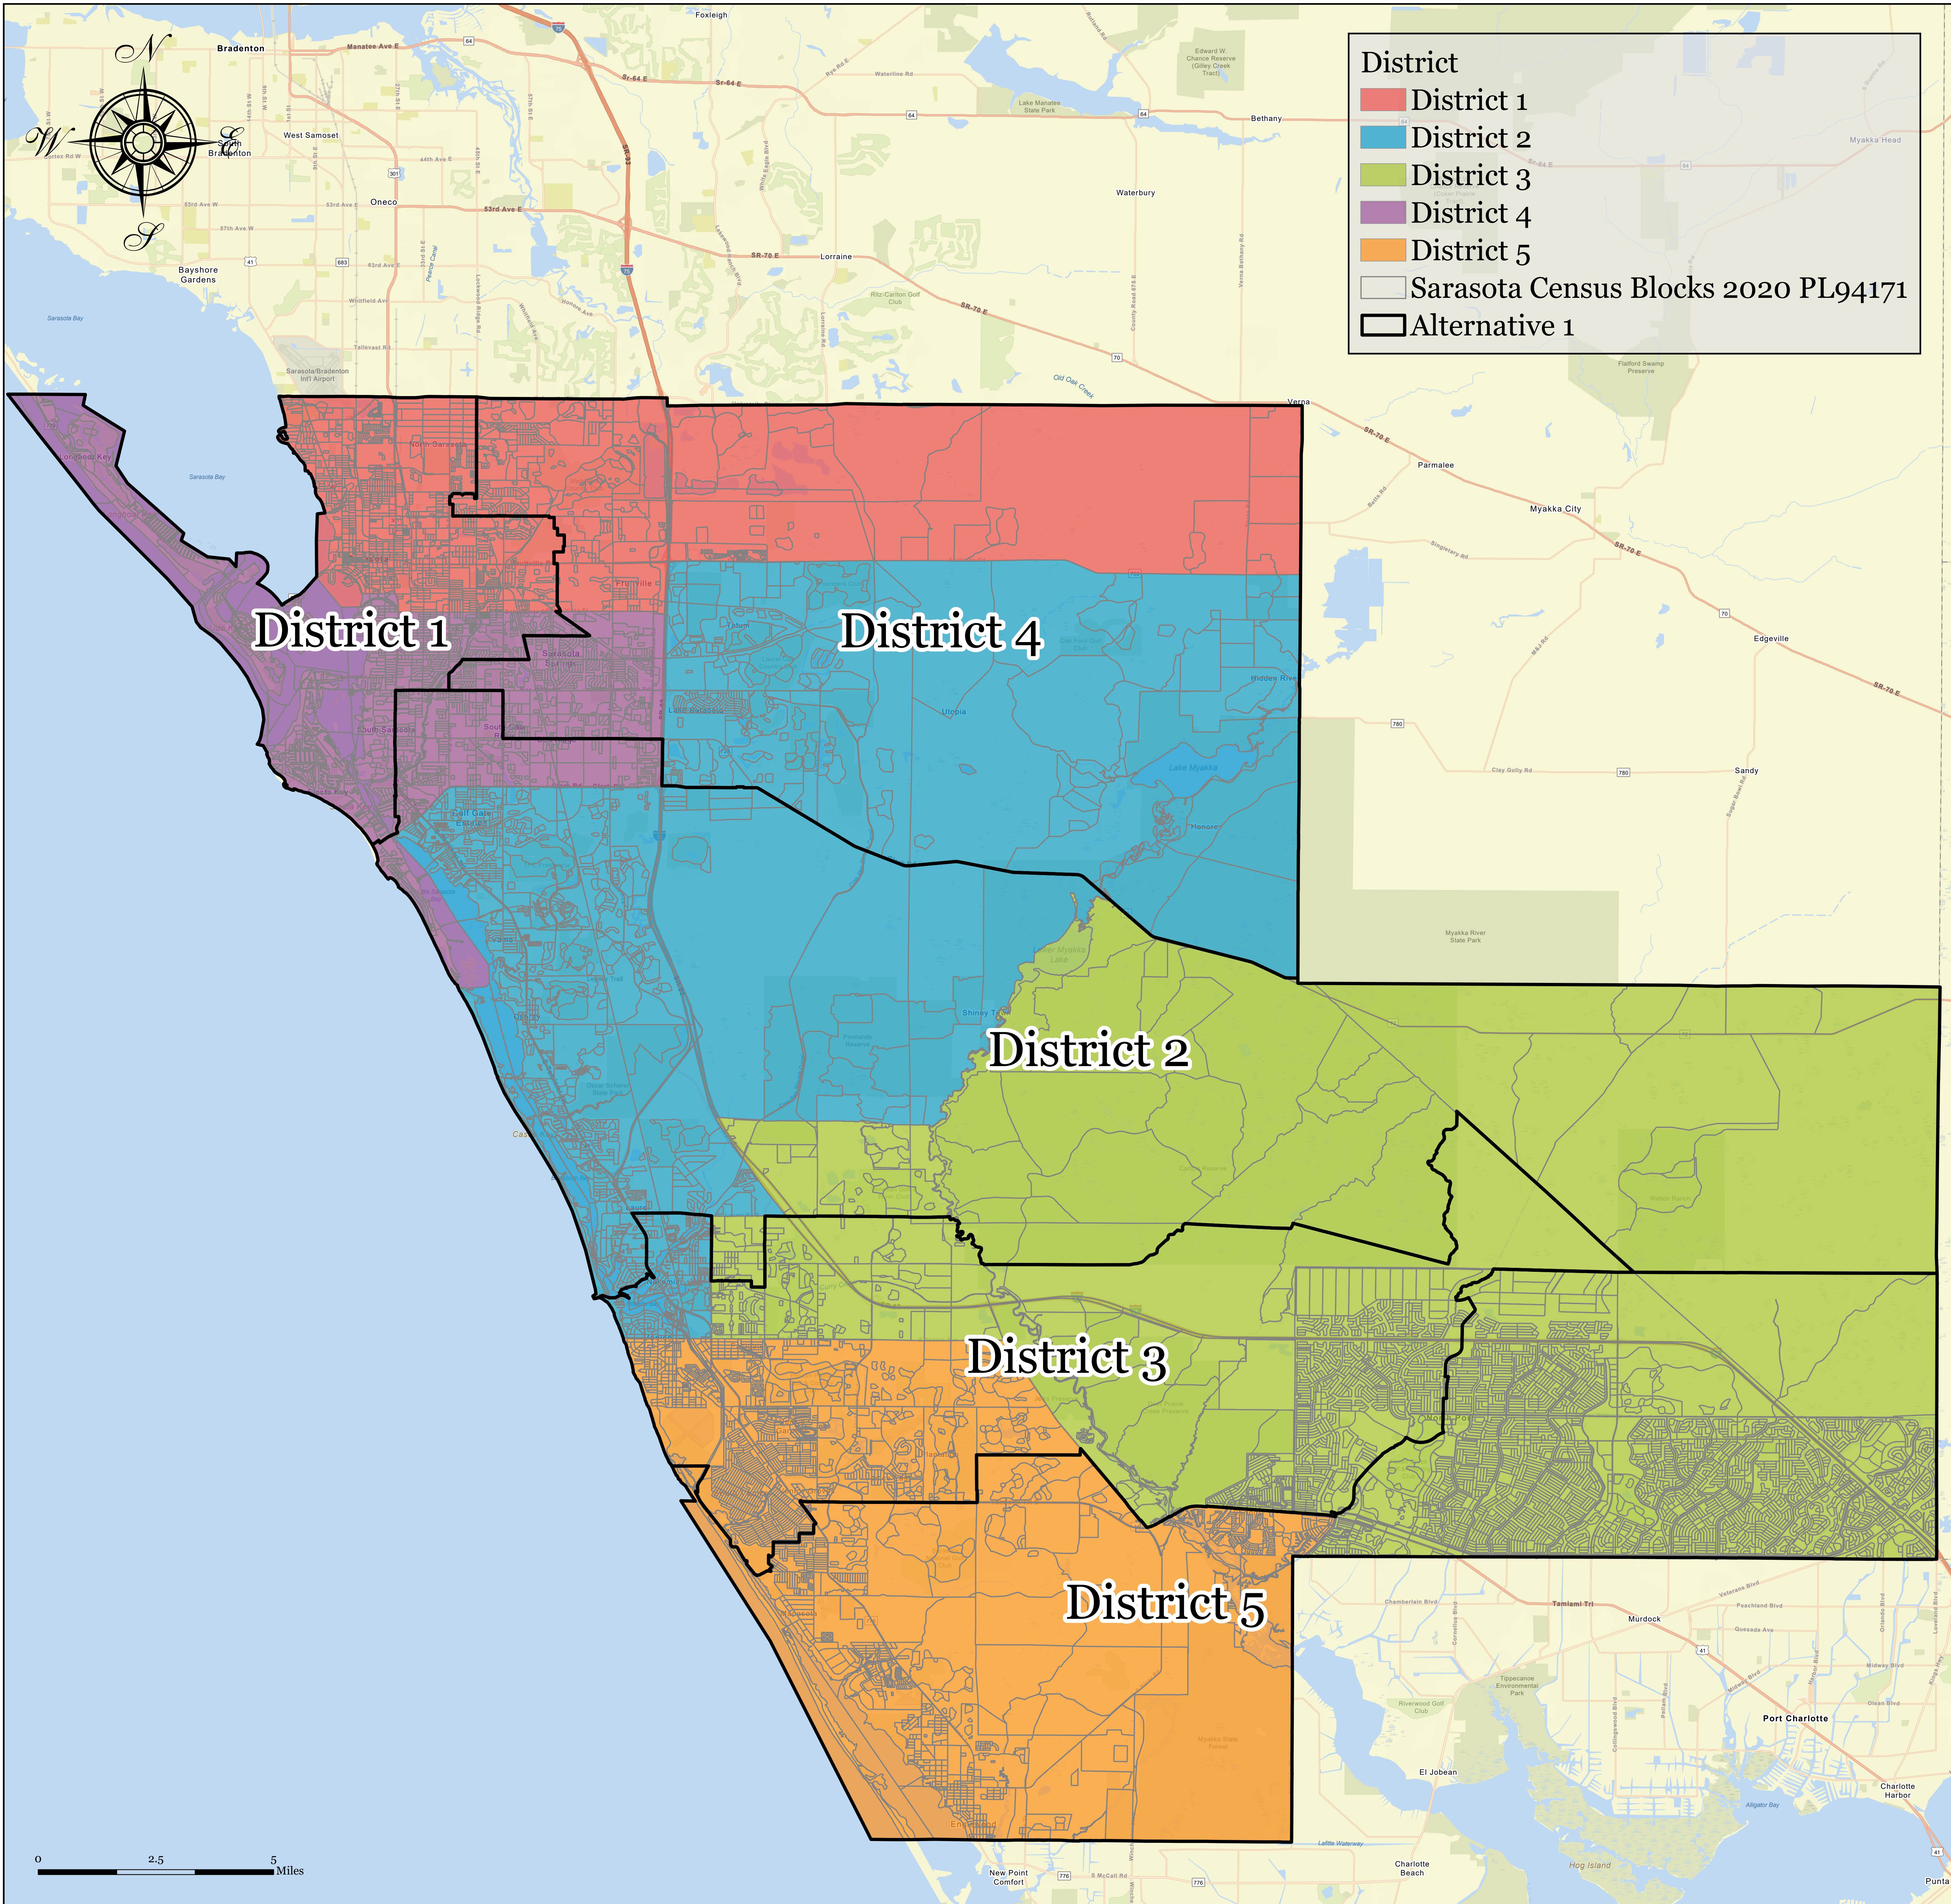

# Alternative 1 Sarasota County School Board Districts

DISTRICT	2020 Population IDEAL	2020 Population ACTUAL	Population Deviation	Percent Deviation	Population White	Percent White	Population Black	Percent Black	Population Other	Percent Other	Population Hispanic	Percent Hispanic
District 1	86,801.20	86885	83.80	0.1%	62057	71%	9735	11%	15093	17%	13349	15%
District 2	86,801.20	85184	-1617.20	-1.9%	73951	87%	1664	2%	9569	11%	6301	7%
District 3	86,801.20	87493	691.80	0.8%	78255	89%	2293	3%	6945	8%	4937	6%
District 4	86,801.20	86313	-488.20	-0.6%	69687	81%	3016	3%	13610	16%	11521	13%
District 5	86,801.20	88131	1329.80	1.5%	75103	85%	3904	4%	9124	10%	7128	8%
<b>Totals</b>	<b>434006</b>	<b>434006</b>	<b>0</b>	<b>0</b>	<b>359053</b>	<b>-</b>	<b>20612</b>	<b>-</b>	<b>54341</b>	<b>-</b>	<b>43236</b>	<b>-</b>